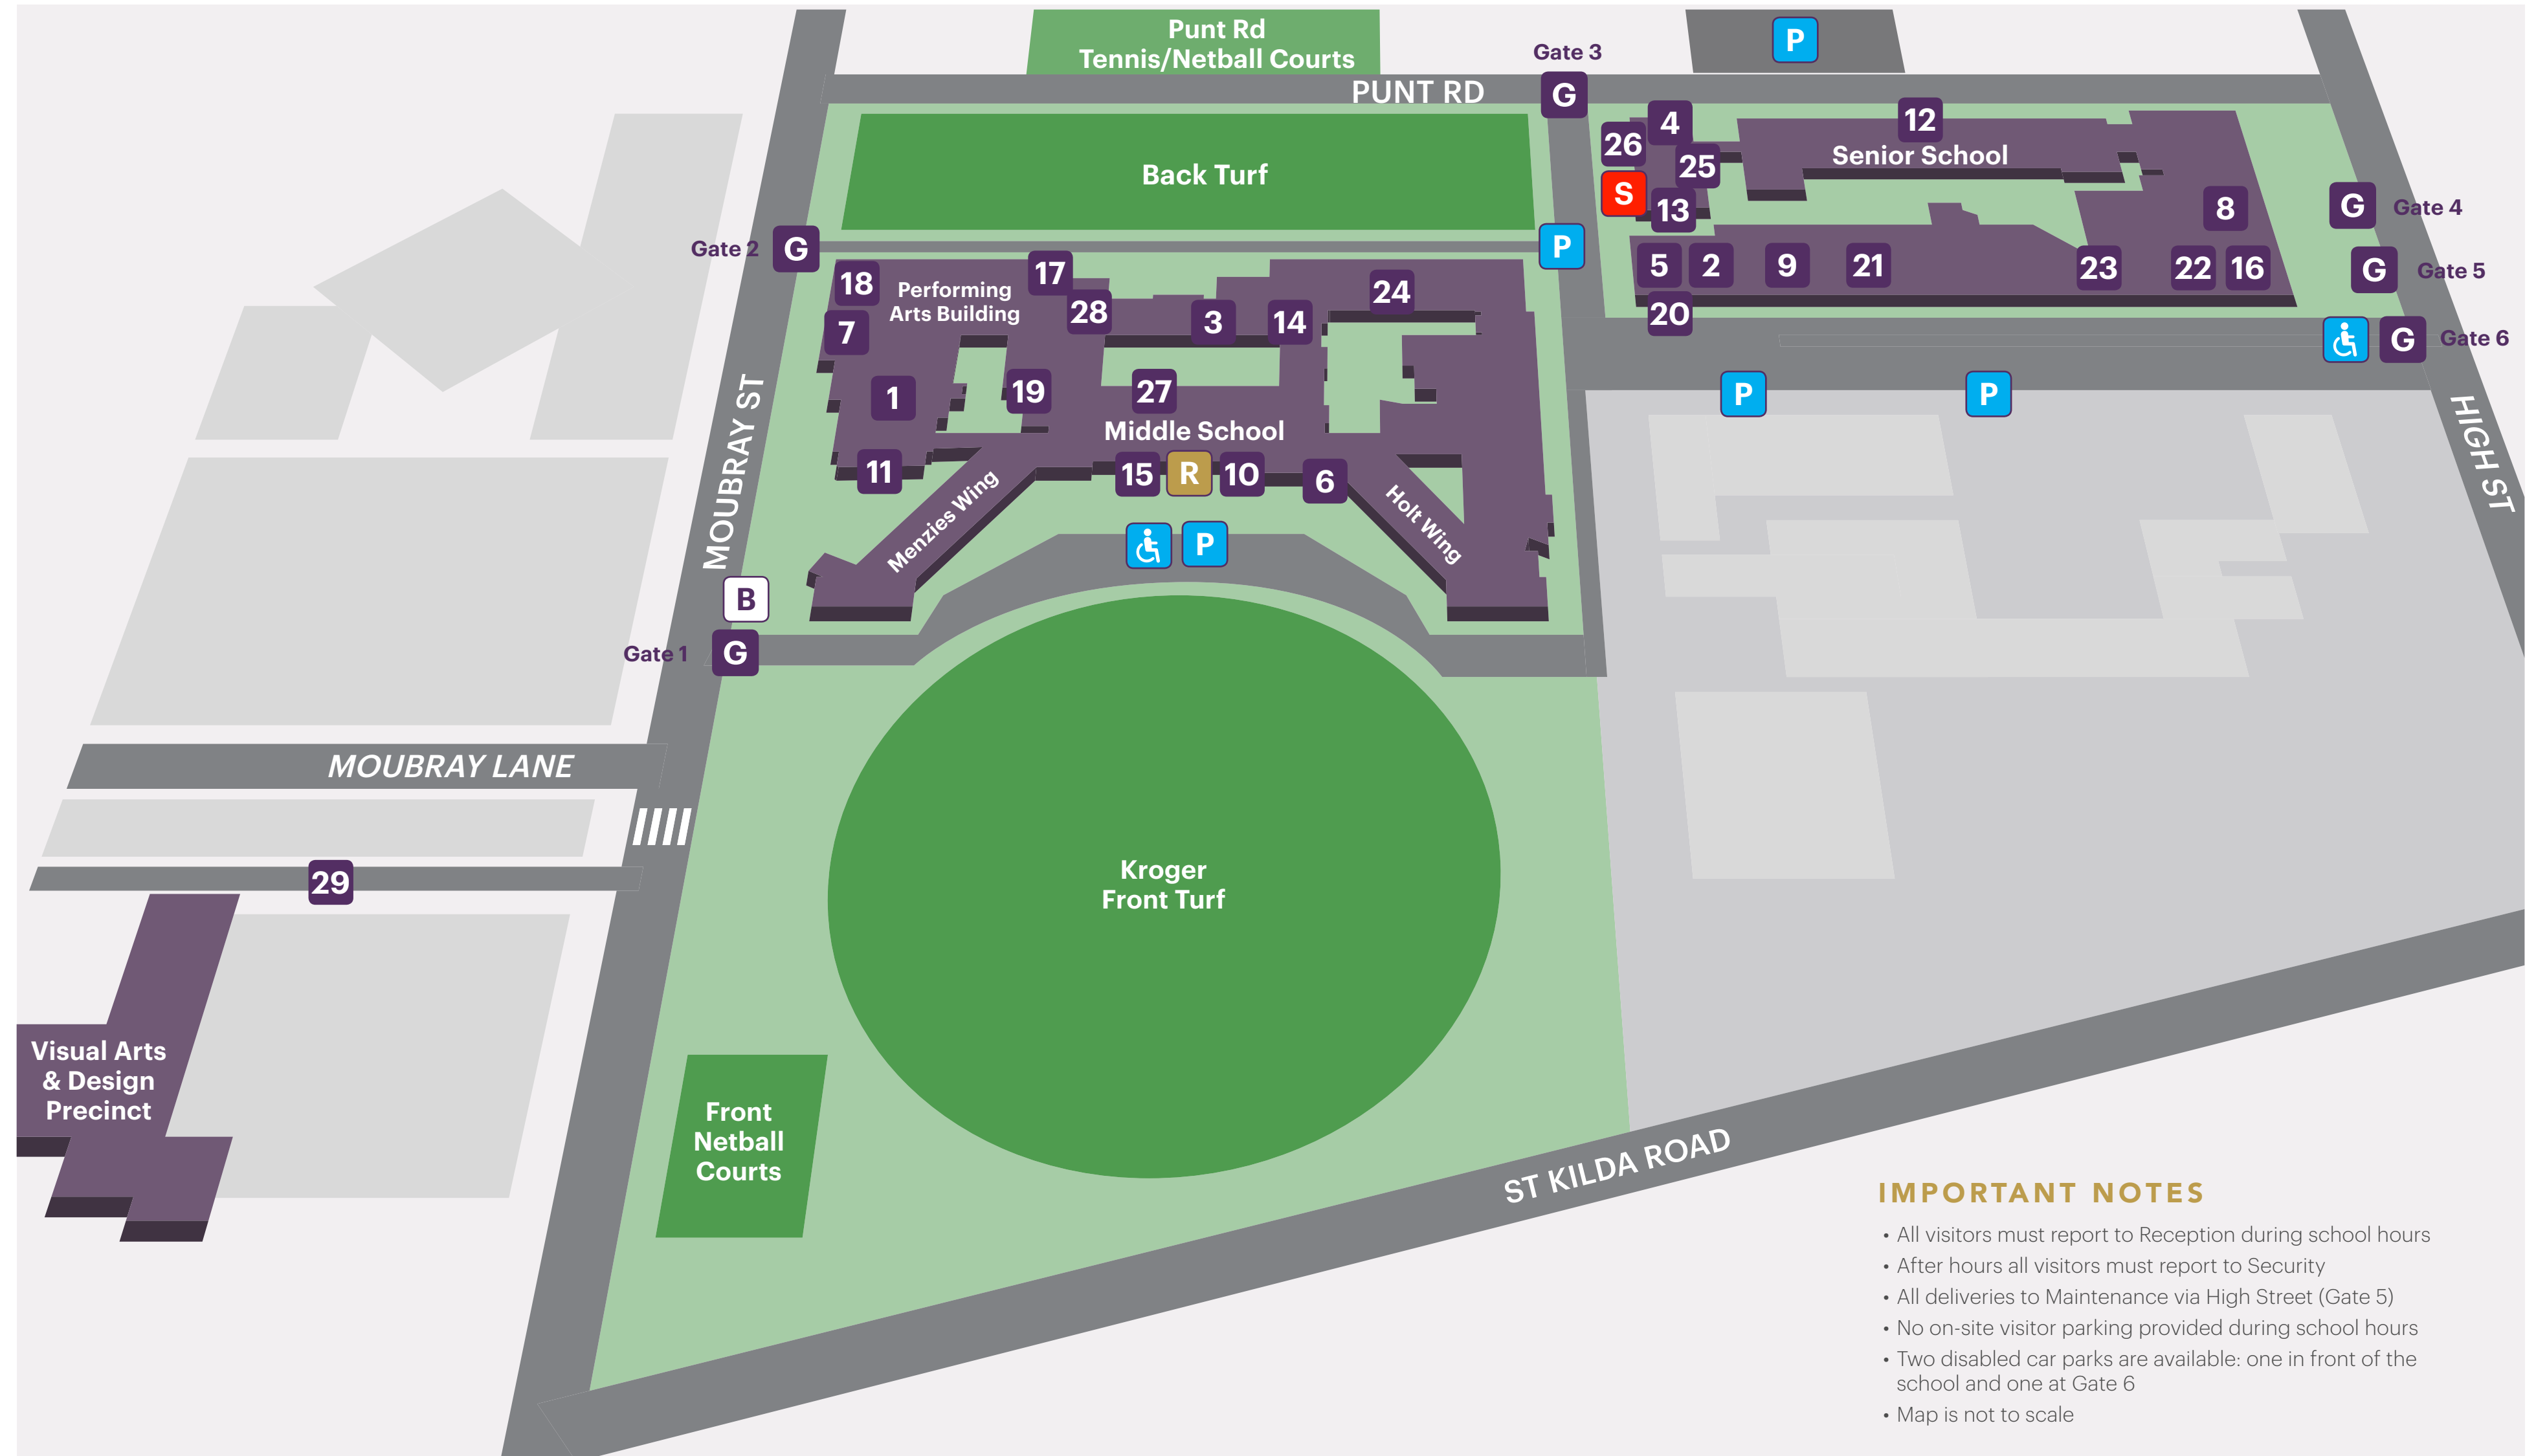

- Adamson Hall (1st Floor) 1
- Admissions 2
- Cato Room 3
- Chapel (1st Floor) 4
- Chaplain 5
- Deputy Head of Campus 6
- Drama & Dance Studios 7
- Games Hall (1st Floor) 8
- Gymnasium (1st Floor) 9
- Head of Campus 10
- Head of Middle School 11
- Head of Senior School (1st Floor) 12
- Health Centre 13
- IT Service Desk 14
- Memorial Library (1st Floor) 15
- Maintenance 16
- Middle School Cafeteria 17
- Music School (1st & 2nd Floors) 18
- Principal 19
- Print Services 20
- Samuel Swimming Pool 21
- Senior School Cafeteria (1st Floor) 22
- Senior School Lecture Theatre (1st Floor) 23
- Sports Directorate 24
- Second Hand Uniform Shop 25
- Uniform Shop 26
- Waugh Room 27
- Wesley History Gallery (1st Floor) 28
- Visual Arts & Design Precinct 29

IMPORTANT NOTES

- All visitors must report to Reception during school hours
- After hours all visitors must report to Security
- All deliveries to Maintenance via High Street (Gate 5)
- No on-site visitor parking provided during school hours
- Two disabled car parks are available: one in front of the school and one at Gate 6
- Map is not to scale