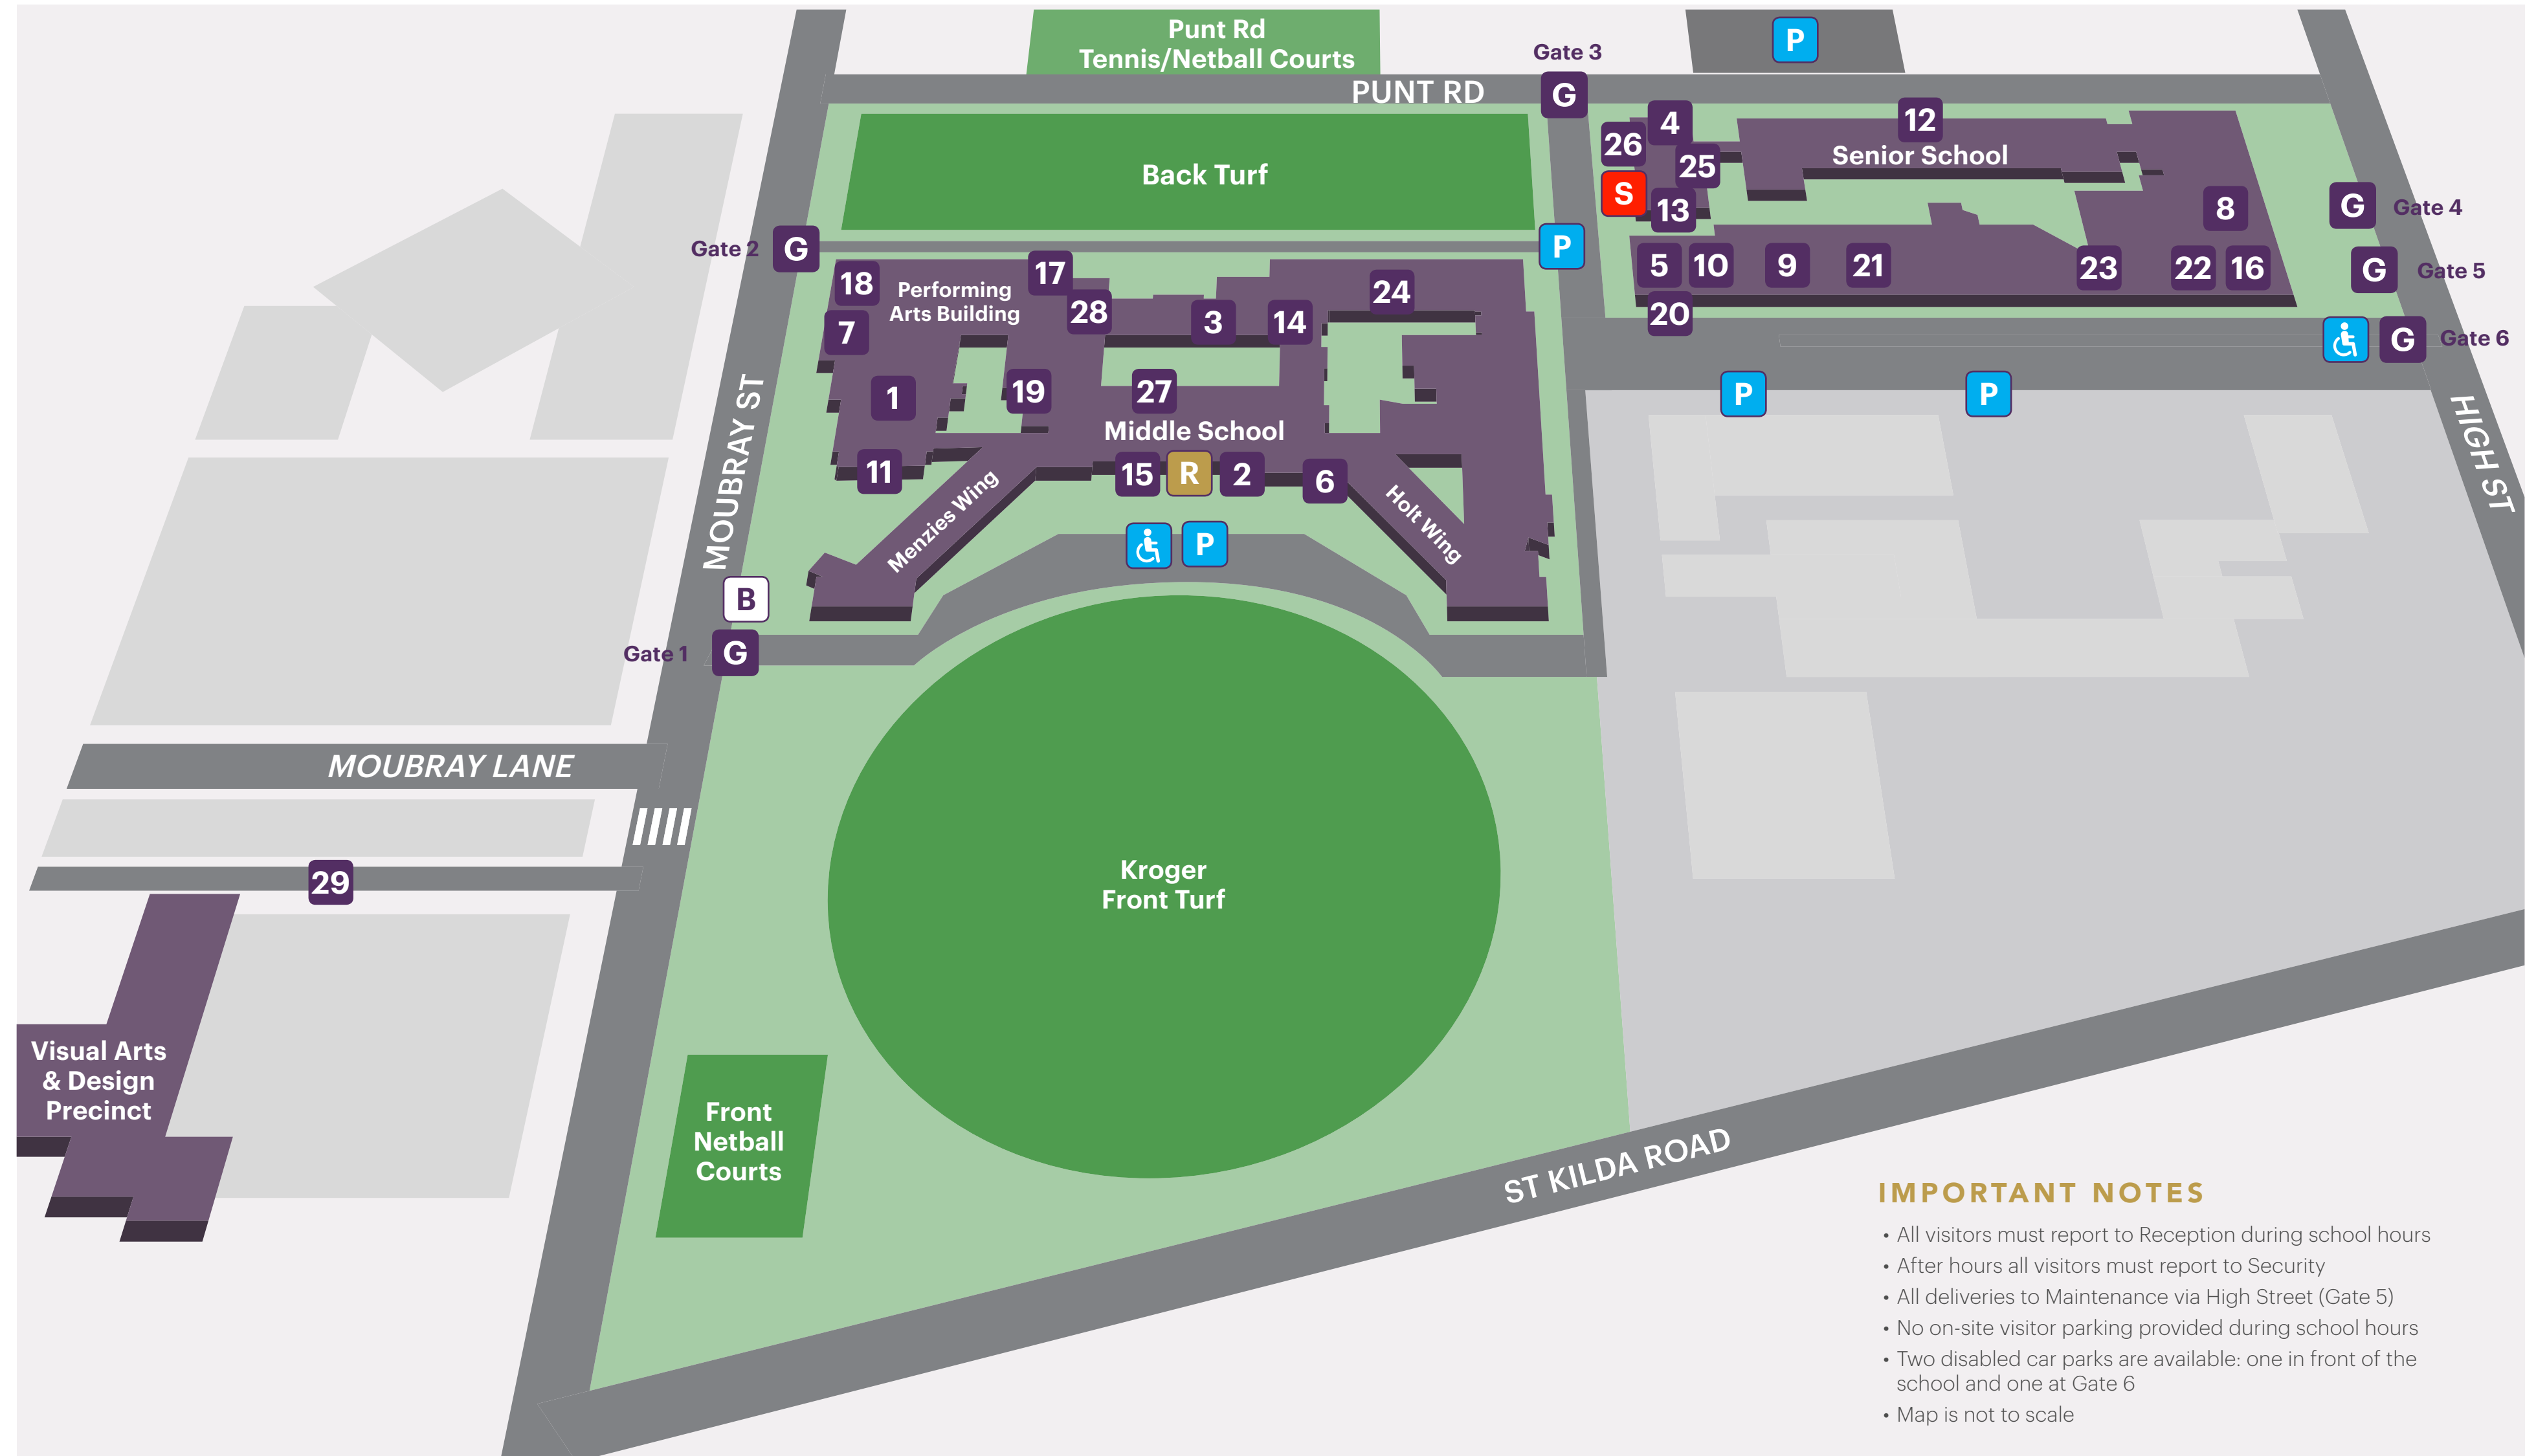

- Adamson Hall (1st Floor) 1
- Admissions 2
- Cato Room 3
- Chapel (1st Floor) 4
- Chaplain 5
- Deputy Head of Campus 6
- Drama & Dance Studios 7
- Games Hall (1st Floor) 8
- Gymnasium (1st Floor) 9
- Head of Campus 10
- Head of Middle School 11
- Head of Senior School (1st Floor) 12
- Health Centre 13
- IT Service Desk 14
- Memorial Library (1st Floor) 15
- Maintenance 16
- Middle School Cafeteria 17
- Music School (1st & 2nd Floors) 18
- Principal 19
- Print Services 20
- Samuel Swimming Pool 21
- Senior School Cafeteria (1st Floor) 22
- Senior School Lecture Theatre (1st Floor) 23
- Sports Directorate 24
- Second Hand Uniform Shop 25
- Uniform Shop 26
- Waugh Room 27
- Wesley History Gallery (1st Floor) 28
- Visual Arts & Design Precinct 29

### IMPORTANT NOTES

- All visitors must report to Reception during school hours
- After hours all visitors must report to Security
- All deliveries to Maintenance via High Street (Gate 5)
- No on-site visitor parking provided during school hours
- Two disabled car parks are available: one in front of the school and one at Gate 6
- Map is not to scale